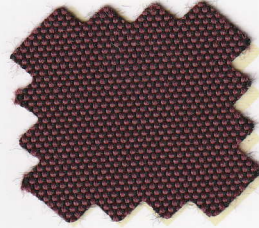

SOLUTIONTM 7

with Teflon EcoEliteTM biobased finish

Rosso

Burgundy Weave

Sunset Tweed

Firecracker

Orange Flare

Monaco

Ocean Blue Tweed

Sapphire

Sand

Walnut

Sorrel Tweed

Coal

Light Grey

Silver

Black