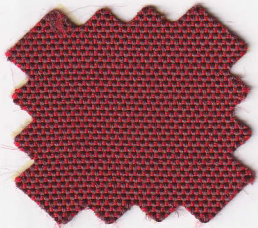

SOLUTIONTM 7

with Teflon EcoEliteTM biobased finish

Rosso

Burgundy Weave

Sunset Tweed

Firecracker

Orange Flare

Monaco

Ocean Blue Tweed

Sapphire

Sand

Walnut

Sorrel Tweed

Coal

Light Grey

Silver

Black