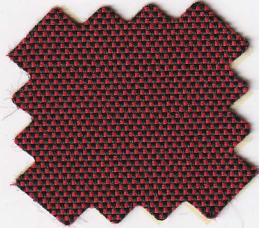

SOLUTIONTM 7

with Teflon EcoEliteTM biobased finish

Rosso

Burgundy Weave

Sunset Tweed

Firecracker

Orange Flare

Monaco

Ocean Blue Tweed

Sapphire

Sand

Walnut

Sorrel Tweed

Coal

Light Grey

Silver

Black